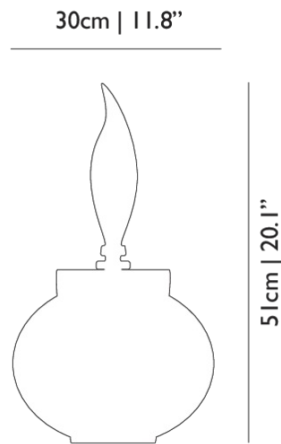

Delft Blue Vases / Model 2

Dimensions

Product

WIDTH 30cm | 11.8"
HEIGHT 51cm | 20.1"
DEPTH 30cm | 11.8"
DIAMETER 30cm | 11.8"

Packaging

WIDTH 51cm | 20.1"
HEIGHT 31cm | 12.2"
CUBAGE 0.06m³ | 2.29ft³
LENGTH 41cm | 16.1"
WEIGHT 5kg | 11.02lbs

Technical

MATERIAL

Porcelain, produced by Royal Delft.