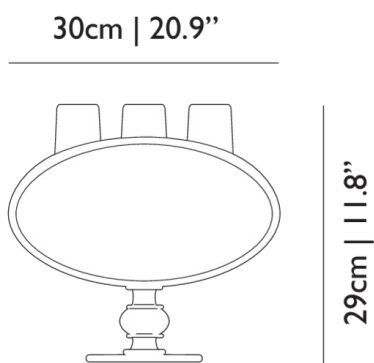

Delft Blue Vases / Model 3

Dimensions

Product

WIDTH 30cm | 11.8"
HEIGHT 29cm | 11.4"
DEPTH 14cm | 5.5"

Packaging

WIDTH 30cm | 11.8"
HEIGHT 30cm | 11.8"
CUBAGE 0.01m³ | 0.48ft³
LENGTH 15cm | 5.9"
WEIGHT 2.9kg | 6.39lbs

Technical

MATERIAL

Porcelain, produced by Royal Delft.